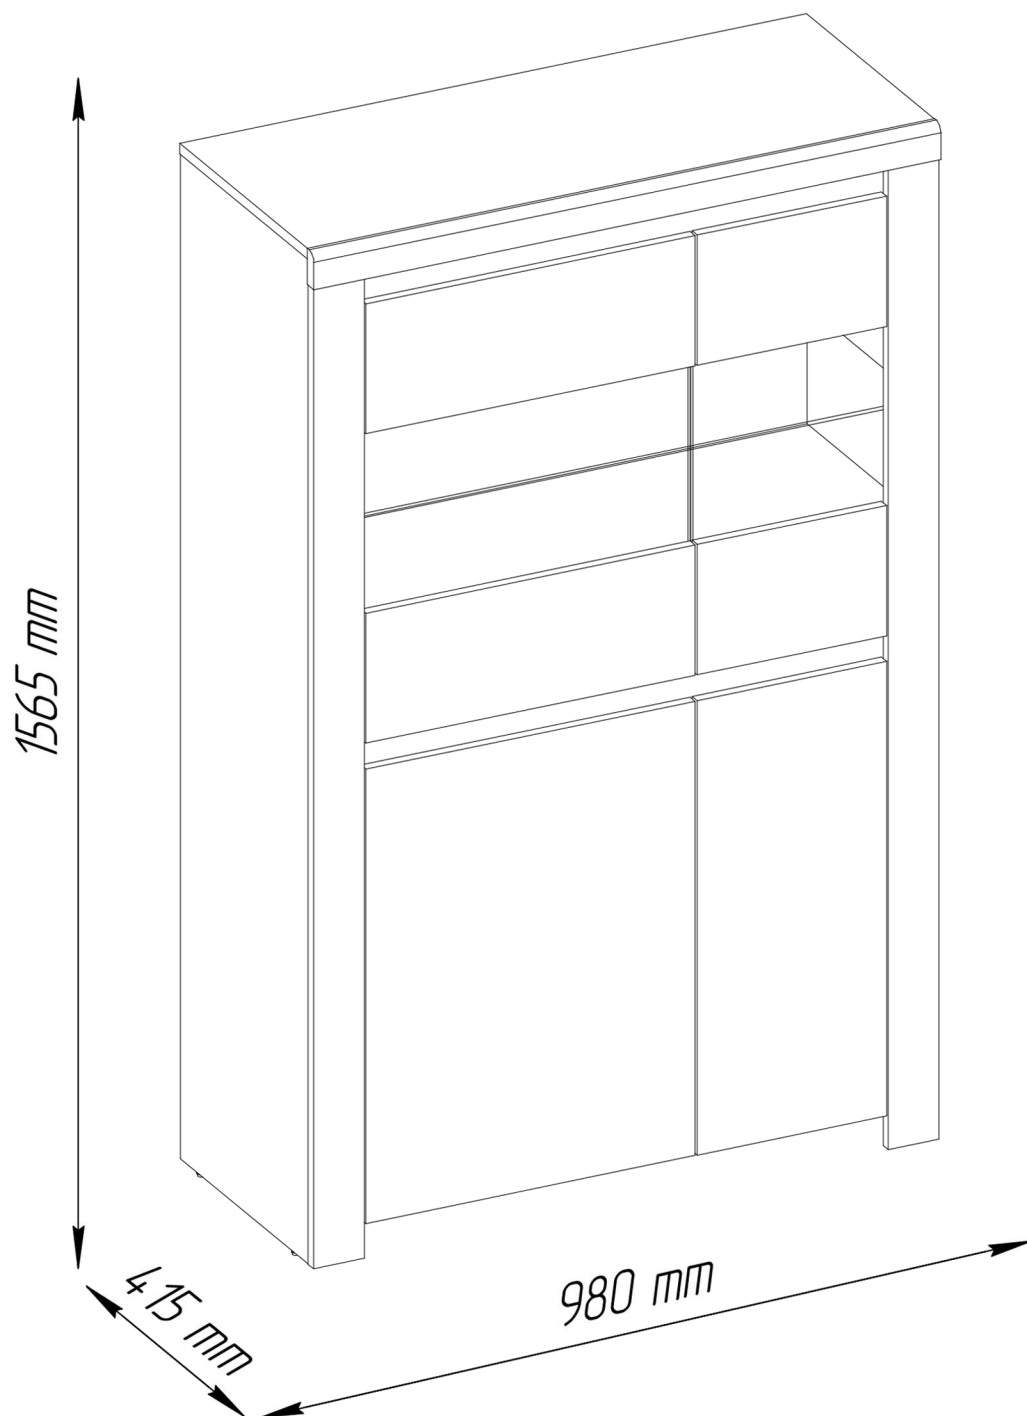

LINDY 2D2W

| Cod | Dimensiune | | | | Cod | Pachet |
|-----|------------|-----|----|---|-----------|--------|
| | L | L | h | h | | |
| 1 | 980 | 399 | 16 | 1 | 1029 | 1/3 |
| 2 | 1544 | 399 | 16 | 1 | 1003 | 1/3 |
| 3 | 1544 | 399 | 16 | 1 | 1004 | 1/3 |
| 4 | 946 | 379 | 16 | 1 | 1005 | 1/3 |
| 5 | 250 | 50 | 16 | 1 | 1008 | 1/3 |
| 6 | 946 | 379 | 16 | 1 | 1030 | 1/3 |
| 7 | 946 | 378 | 16 | 1 | N/A | 1/3 |
| 8 | 946 | 378 | 16 | 1 | N/A | 1/3 |
| 9 | 946 | 65 | 16 | 1 | 1025 | 1/3 |
| 10 | 646 | 65 | 16 | 1 | 1039 | 1/3 |
| 11 | 960 | 431 | 3 | 1 | 1031_v | 1/3 |
| 12 | 960 | 324 | 3 | 1 | N/A | 1/3 |
| 13 | 960 | 401 | 3 | 1 | N/A | 1/3 |
| 14 | 960 | 342 | 3 | 1 | N/A | 1/3 |
| 15 | 516 | 202 | 16 | 1 | 1001/3001 | 1/3 |
| 16 | 516 | 202 | 16 | 1 | 1002/3002 | 1/3 |
| 17 | 298 | 202 | 16 | 1 | 1013/3003 | 2/3 |
| 18 | 298 | 202 | 16 | 1 | 1014/3004 | 2/3 |
| 19 | 699 | 298 | 16 | 1 | 1015/3005 | 2/3 |
| 20 | 699 | 516 | 16 | 1 | 1016/3006 | 2/3 |
| 21 | 1507 | 82 | 16 | 1 | 1017/3007 | 1/3 |
| 22 | 1507 | 82 | 16 | 1 | 1017/3008 | 1/3 |
| 23 | 982 | 56 | 19 | 1 | 1018/3009 | 1/3 |
| 24 | 945 | 370 | 6 | 1 | Glass | 3/3 |
| 25 | 335 | 513 | 4 | 1 | Glass | 3/3 |
| 26 | 335 | 295 | 4 | 1 | Glass | 3/3 |

2

3

5

6

7

8