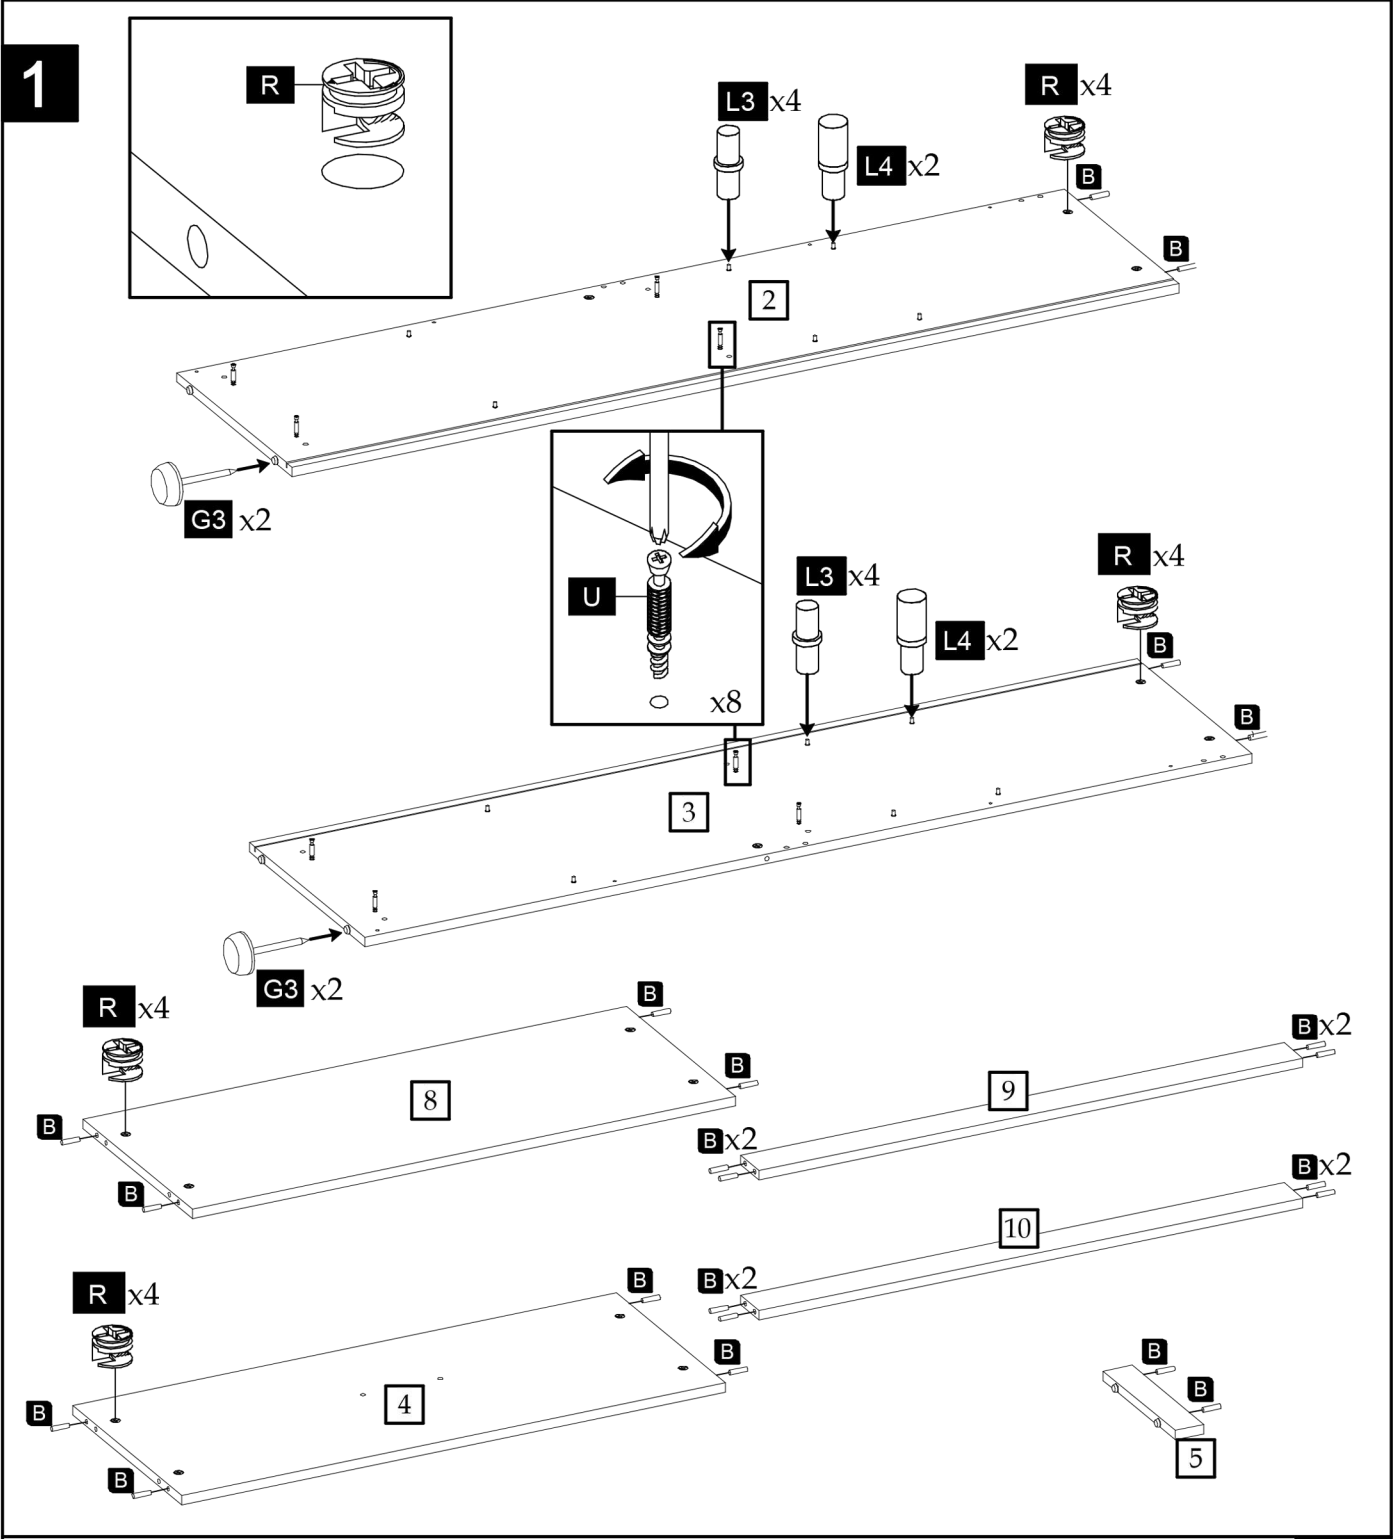

LINDY 2D2W

| Cod | Dimensiune | | | | Cod | Pachet |
|-----|------------|-----|----|---|-----------|--------|
| | L | L | h | h | | |
| 1 | 980 | 399 | 16 | 1 | 1029 | 1/3 |
| 2 | 1544 | 399 | 16 | 1 | 1003 | 1/3 |
| 3 | 1544 | 399 | 16 | 1 | 1004 | 1/3 |
| 4 | 946 | 379 | 16 | 1 | 1005 | 1/3 |
| 5 | 250 | 50 | 16 | 1 | 1008 | 1/3 |
| 6 | 946 | 379 | 16 | 1 | 1030 | 1/3 |
| 7 | 946 | 378 | 16 | 1 | N/A | 1/3 |
| 8 | 946 | 378 | 16 | 1 | N/A | 1/3 |
| 9 | 946 | 65 | 16 | 1 | 1025 | 1/3 |
| 10 | 646 | 65 | 16 | 1 | 1039 | 1/3 |
| 11 | 960 | 431 | 3 | 1 | 1031_v | 1/3 |
| 12 | 960 | 324 | 3 | 1 | N/A | 1/3 |
| 13 | 960 | 401 | 3 | 1 | N/A | 1/3 |
| 14 | 960 | 342 | 3 | 1 | N/A | 1/3 |
| 15 | 516 | 202 | 16 | 1 | 1001/3001 | 1/3 |
| 16 | 516 | 202 | 16 | 1 | 1002/3002 | 1/3 |
| 17 | 298 | 202 | 16 | 1 | 1013/3003 | 2/3 |
| 18 | 298 | 202 | 16 | 1 | 1014/3004 | 2/3 |
| 19 | 699 | 298 | 16 | 1 | 1015/3005 | 2/3 |
| 20 | 699 | 516 | 16 | 1 | 1016/3006 | 2/3 |
| 21 | 1507 | 82 | 16 | 1 | 1017/3007 | 1/3 |
| 22 | 1507 | 82 | 16 | 1 | 1017/3008 | 1/3 |
| 23 | 982 | 56 | 19 | 1 | 1018/3009 | 1/3 |
| 24 | 945 | 370 | 6 | 1 | Glass | 3/3 |
| 25 | 335 | 513 | 4 | 1 | Glass | 3/3 |
| 26 | 335 | 295 | 4 | 1 | Glass | 3/3 |

2

3

5

6

7

8