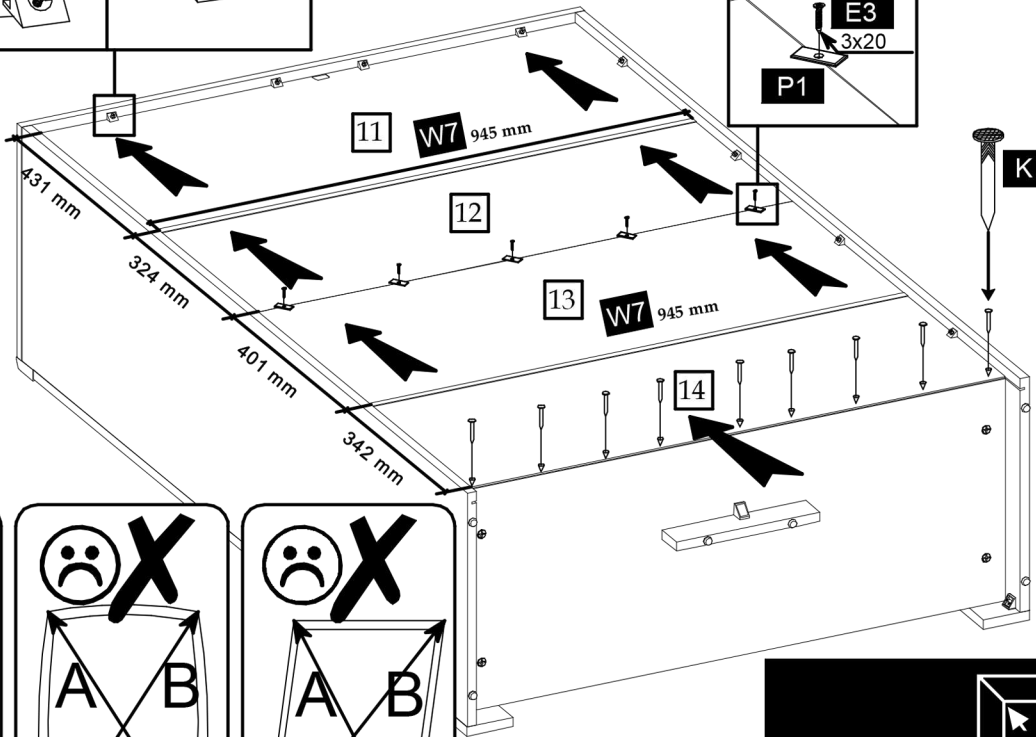

LINDY 2D2W

| Cod | Dimensiune | | | | Cod | Pachet |
|-----|------------|-----|----|---|-----------|--------|
| | L | L | h | h | | |
| 1 | 980 | 399 | 16 | 1 | 1029 | 1/3 |
| 2 | 1544 | 399 | 16 | 1 | 1003 | 1/3 |
| 3 | 1544 | 399 | 16 | 1 | 1004 | 1/3 |
| 4 | 946 | 379 | 16 | 1 | 1005 | 1/3 |
| 5 | 250 | 50 | 16 | 1 | 1008 | 1/3 |
| 6 | 946 | 379 | 16 | 1 | 1030 | 1/3 |
| 7 | 946 | 378 | 16 | 1 | N/A | 1/3 |
| 8 | 946 | 378 | 16 | 1 | N/A | 1/3 |
| 9 | 946 | 65 | 16 | 1 | 1025 | 1/3 |
| 10 | 646 | 65 | 16 | 1 | 1039 | 1/3 |
| 11 | 960 | 431 | 3 | 1 | 1031_v | 1/3 |
| 12 | 960 | 324 | 3 | 1 | N/A | 1/3 |
| 13 | 960 | 401 | 3 | 1 | N/A | 1/3 |
| 14 | 960 | 342 | 3 | 1 | N/A | 1/3 |
| 15 | 516 | 202 | 16 | 1 | 1001/3001 | 1/3 |
| 16 | 516 | 202 | 16 | 1 | 1002/3002 | 1/3 |
| 17 | 298 | 202 | 16 | 1 | 1013/3003 | 2/3 |
| 18 | 298 | 202 | 16 | 1 | 1014/3004 | 2/3 |
| 19 | 699 | 298 | 16 | 1 | 1015/3005 | 2/3 |
| 20 | 699 | 516 | 16 | 1 | 1016/3006 | 2/3 |
| 21 | 1507 | 82 | 16 | 1 | 1017/3007 | 1/3 |
| 22 | 1507 | 82 | 16 | 1 | 1017/3008 | 1/3 |
| 23 | 982 | 56 | 19 | 1 | 1018/3009 | 1/3 |
| 24 | 945 | 370 | 6 | 1 | Glass | 3/3 |
| 25 | 335 | 513 | 4 | 1 | Glass | 3/3 |
| 26 | 335 | 295 | 4 | 1 | Glass | 3/3 |

2

3

5

6

7

8